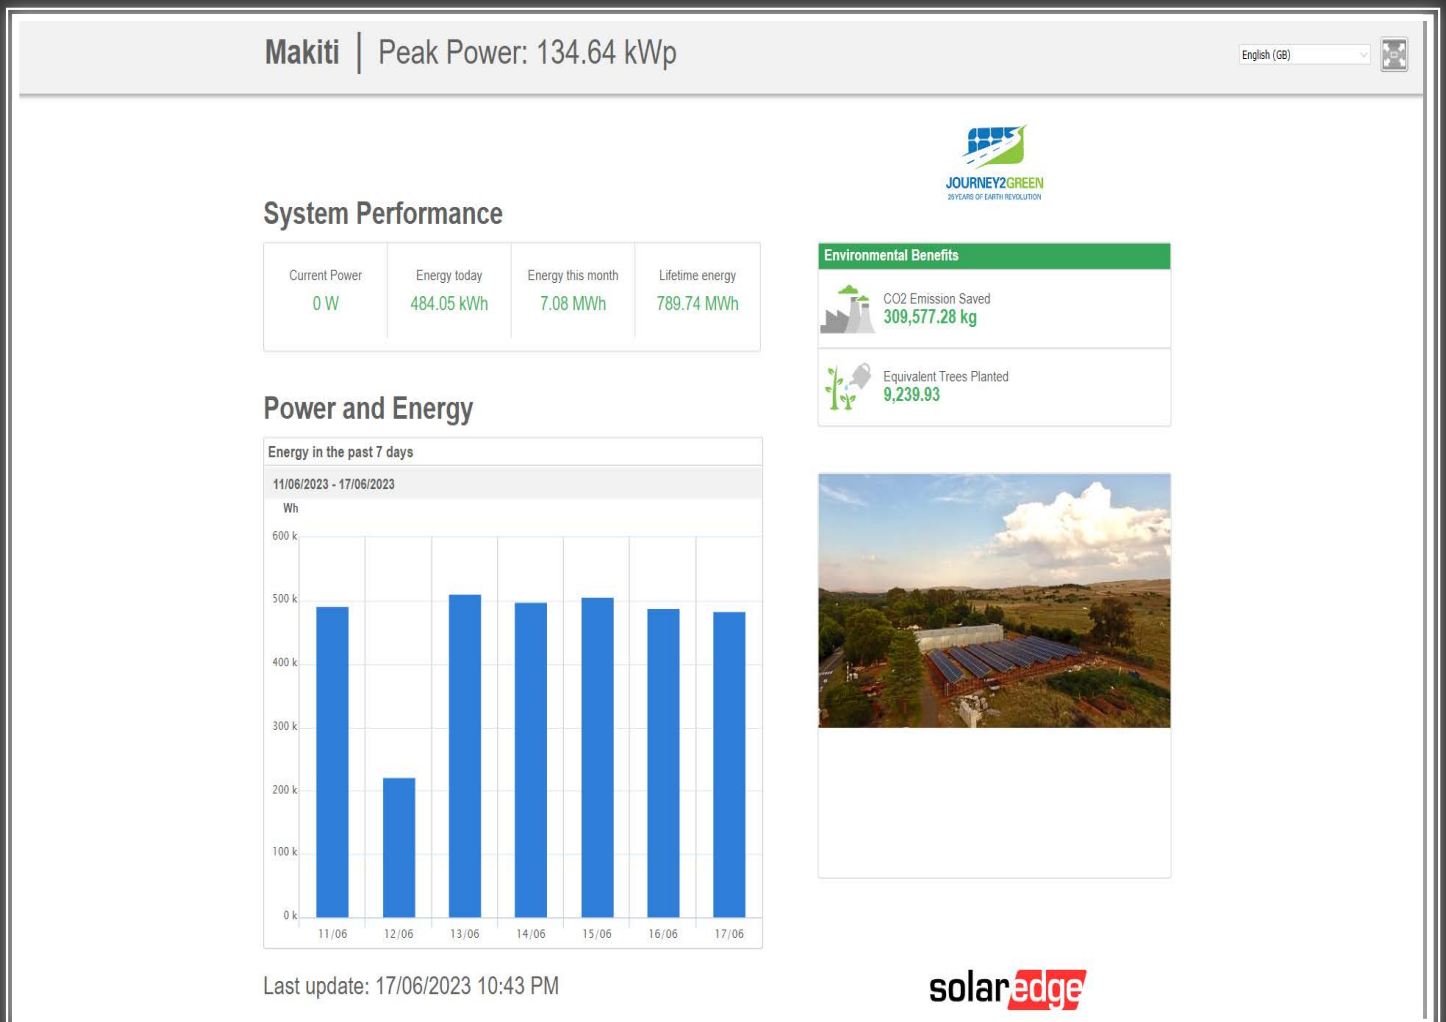

BACKUP POWER

- Solar Power
- Back-Up Generator

MAKITI OFFERS OFF-GRID POWER ENSURING NO DOWNTIME DURING ANY FUNCTION.