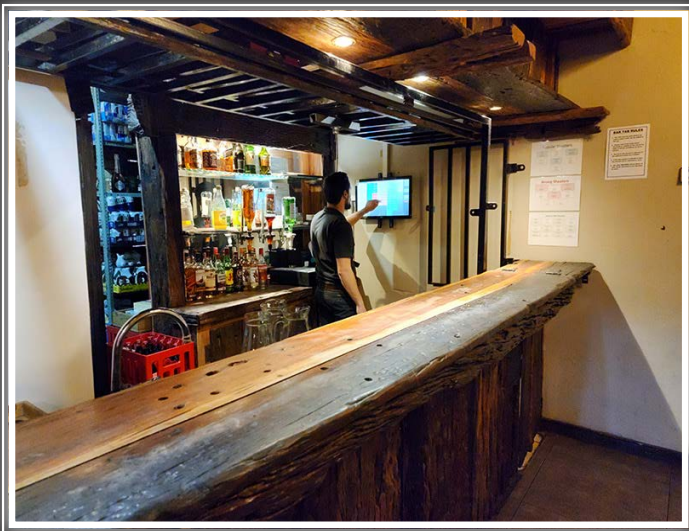

INCLUDED PERSONNEL

*** INCLUDED ITEMS ***

ALL REQUIRED IN-HOUSE PERSONNEL INCLUDED IN ALL PACKAGES.

- DJ WITH PA SYSTEM
- WEDDING/FUNCTION PLANNER
- WEDDING/FUNCTION COORDINATOR
- FOOD WAITERS
- BAR MANAGER & BARMEN
- SET-UP CREW
- CLEANING CREW
- CASH BAR (CREDIT CARD OR CASH)