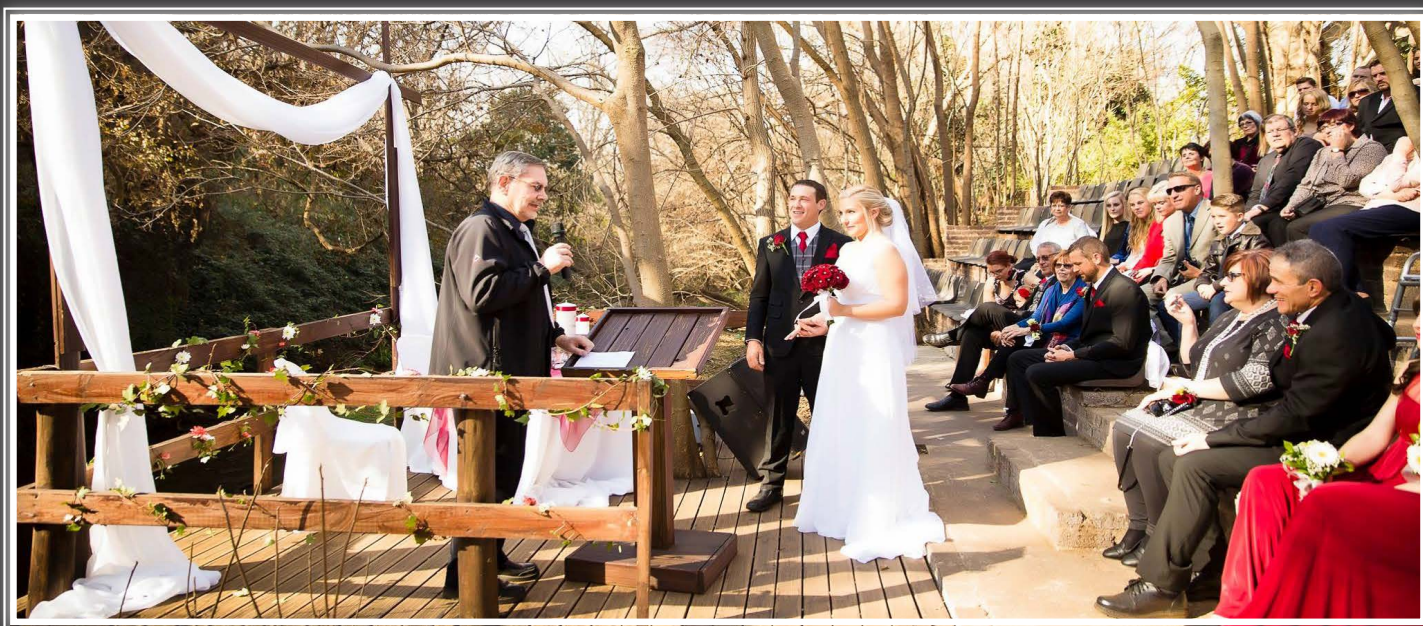

THE RIVER CHAPEL IS THE ULTIMATE SETTING FOR AN OUTDOOR WEDDING CHAPEL. THE OLD TREES SURROUND YOU WITH THE SOUND OF THE RIVER FLOWING, ALLOWING FOR THE PERFECT PLACE TO SAY I DO.

GARDEN CEREMONY

*** OPTIONAL EXTRAS ***