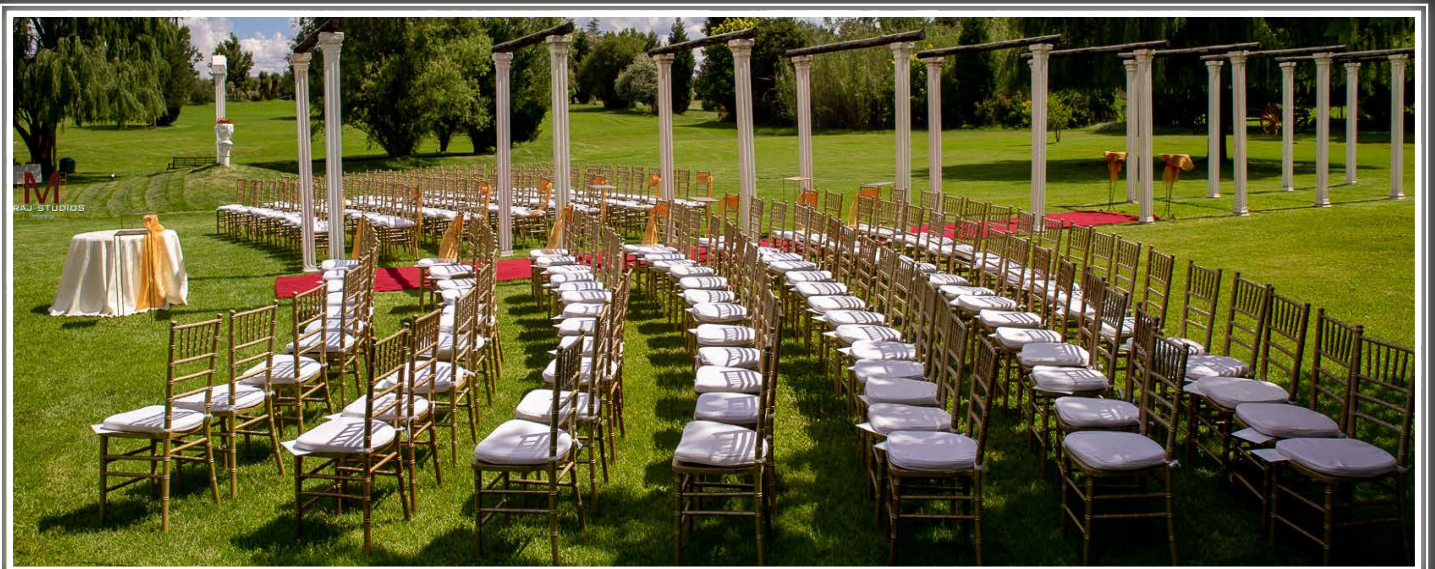

GARDEN CEREMONY

*** OPTIONAL EXTRAS ***

IF YOU WANT TO HAVE AN OUTDOOR WEDDING CEREMONY, WE HAVE YOU COVERED. WHEN IT STARTS TO RAIN, ALL GUESTS ARE MOVED TO THE INDOOR CHAPEL.