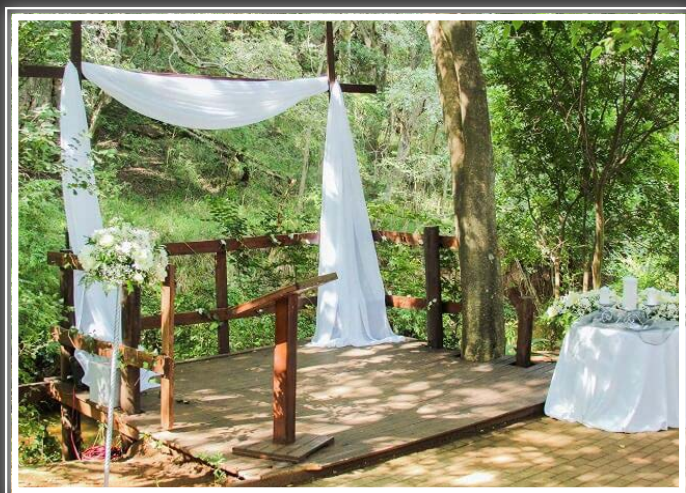

THE RIVER CHAPEL IS THE ULTIMATE SETTING FOR AN OUTDOOR WEDDING CHAPEL. THE OLD TREES SURROUND YOU WITH THE SOUND OF THE RIVER FLOWING, ALLOWING FOR THE PERFECT PLACE TO SAY I DO.

GARDEN CEREMONY

*** OPTIONAL EXTRAS ***